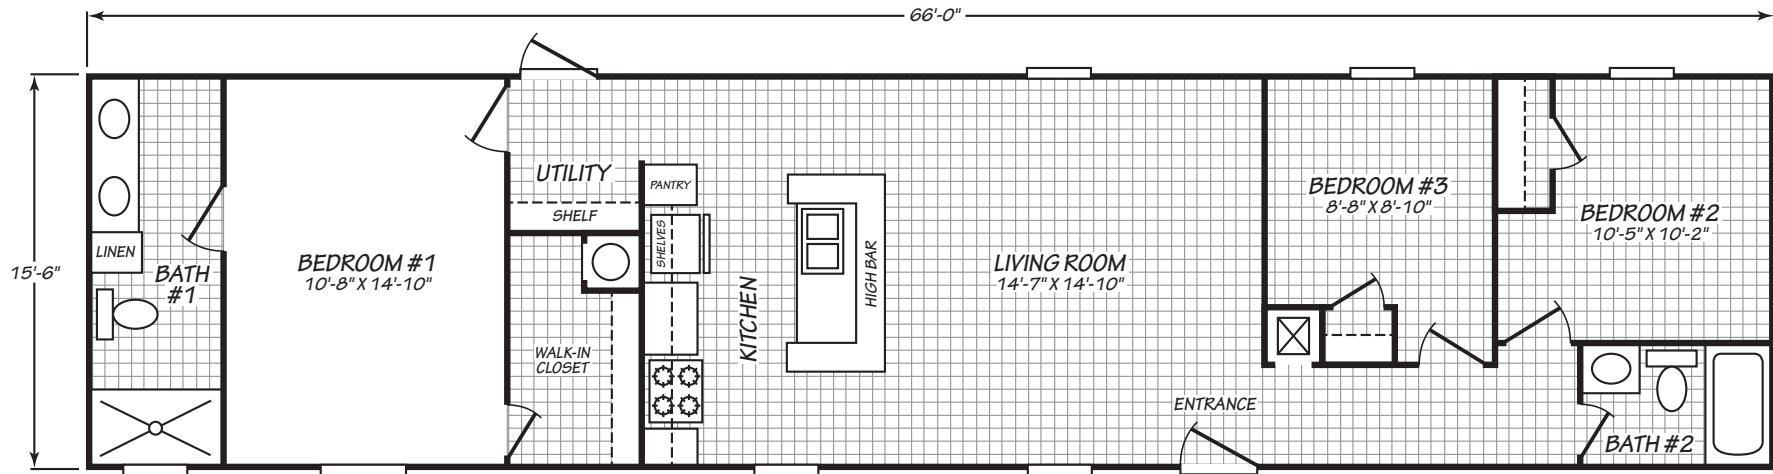

SANDALWOOD XL

MODEL 16663U

3 Bedroom • 2 Bath • 1,023 Square Feet

©2022 FLEETWOOD HOMES INC. ALL RIGHTS RESERVED

Important: Because we continually update and modify our products, it is important for you to know that our brochures and literature are for illustrative purposes only. **ILLUSTRATIONS MAY SHOW OPTIONAL FEATURES.** All information contained herein may vary from the actual home we build. Dimensions are nominal length and width measurements are from exterior wall to exterior wall. We reserve the right to make changes at any time, without notice or obligation, in prices, colors, materials, specifications, features and models. Please check with your retailer for specific information about the home you select.